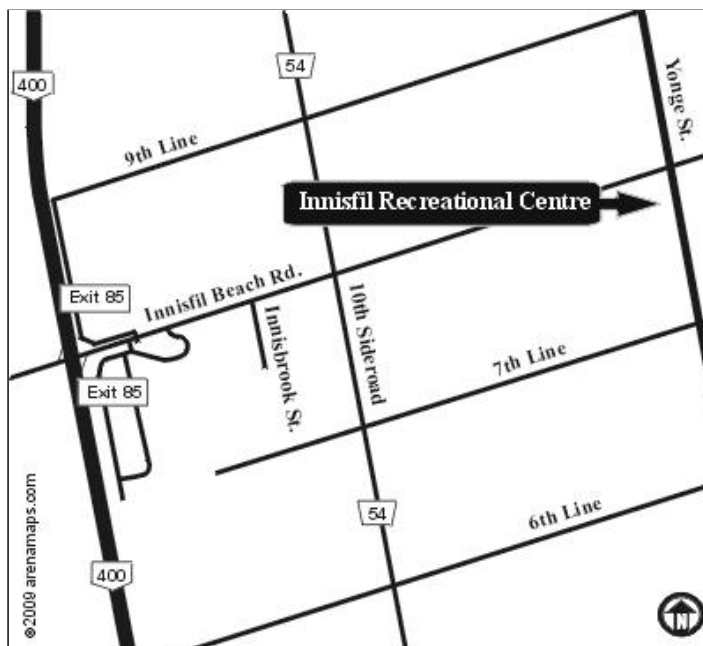

**RBC PLAY HOCKEY™**  
**RBC Play Hockey Grants**  
 Funding and financial advice for hockey in your community.

[Innisfil Recreational Centre](#)

7315 Yonge St.  
 (Innisfil Beach Rd./CR-11 & Yonge St./CR-4)  
 Innisfil, ON L9S4V7  
 705-436-3710 ext. 4590  
[Send this page to a friend](#)

**Hockey Fundraising Calendars**  
**RAISE \$1200 EASILY** *click HERE*

[Click here for Google map of this location](#)

**Driving Instructions:**

Innisfil is located approx. 5 km east of Hwy-400 at the intersection of Yonge St. and 4th Line/CR-21, approx. 20 km southeast of Barrie.  
 Arena is located at on the southeast corner of County Rd. 4 and County Rd. 11.

**From Toronto:** Hwy-400 north approx. 65 km to Innisfil Beach Rd. East (exit 85). Proceed east on Innisfil Beach Rd. approx. 5 km to Yonge St. (CR-4) and watch for recreation centre on the right.

**From Barrie:** Hwy-400 south approx. 11 km to Innisfil Beach Rd. East (exit 85A). Proceed east on Innisfil Beach Rd. approx. 5 km to Yonge St. (CR-4) and watch for recreation centre on the right.